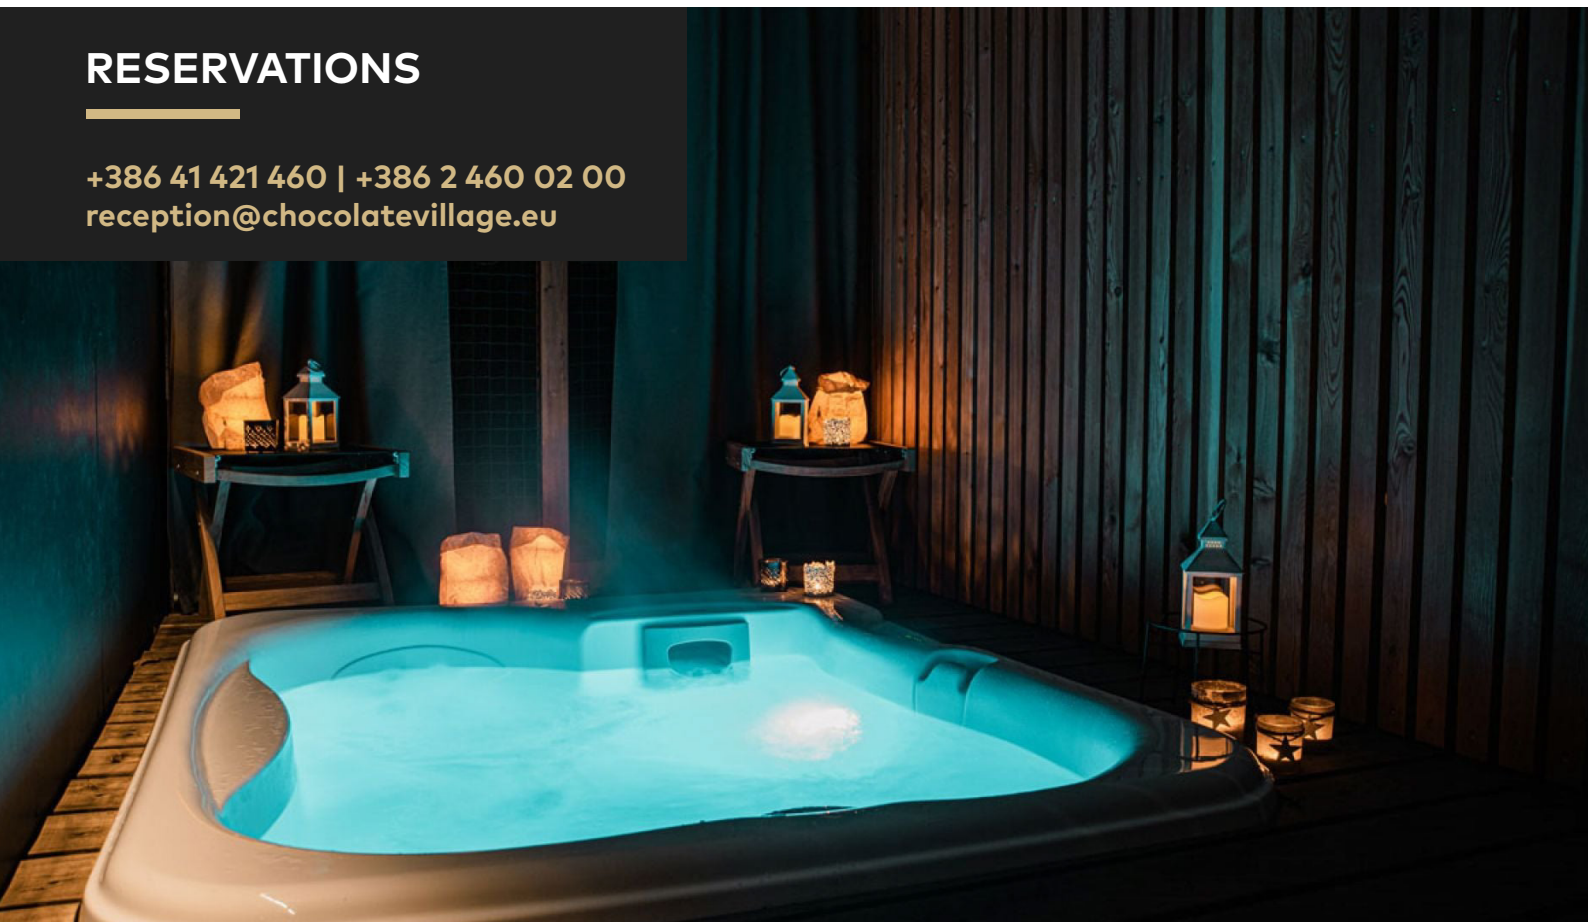

CHOCOLATE VILLAGE

BY THE *river*

LUXURY GLAMPING RESORT

Midweek Chocolate paradise

SPECIAL
OFFER

17.11.-16.12.2021
SUN-THU

MINIMUM
STAY:
2 NIGHTS

THE PRICE INCLUDES:

- 2 night stay in the chosen lodge
- rich breakfast with a selection of local organic products, delivered to your lodge in the morning
- welcome basket (chocolate beer, Teta Frida chocolate, fruit)
- 2x hot cocktail in Teta Frida's café
- bed linen, towels, bathrobes, slippers
- handmade natural chocolate cosmetics
- wireless internet access (WiFi)
- parking
- final cleaning

RESERVATIONS

+386 41 421 460 | +386 2 460 02 00
reception@chocolatevillage.eu